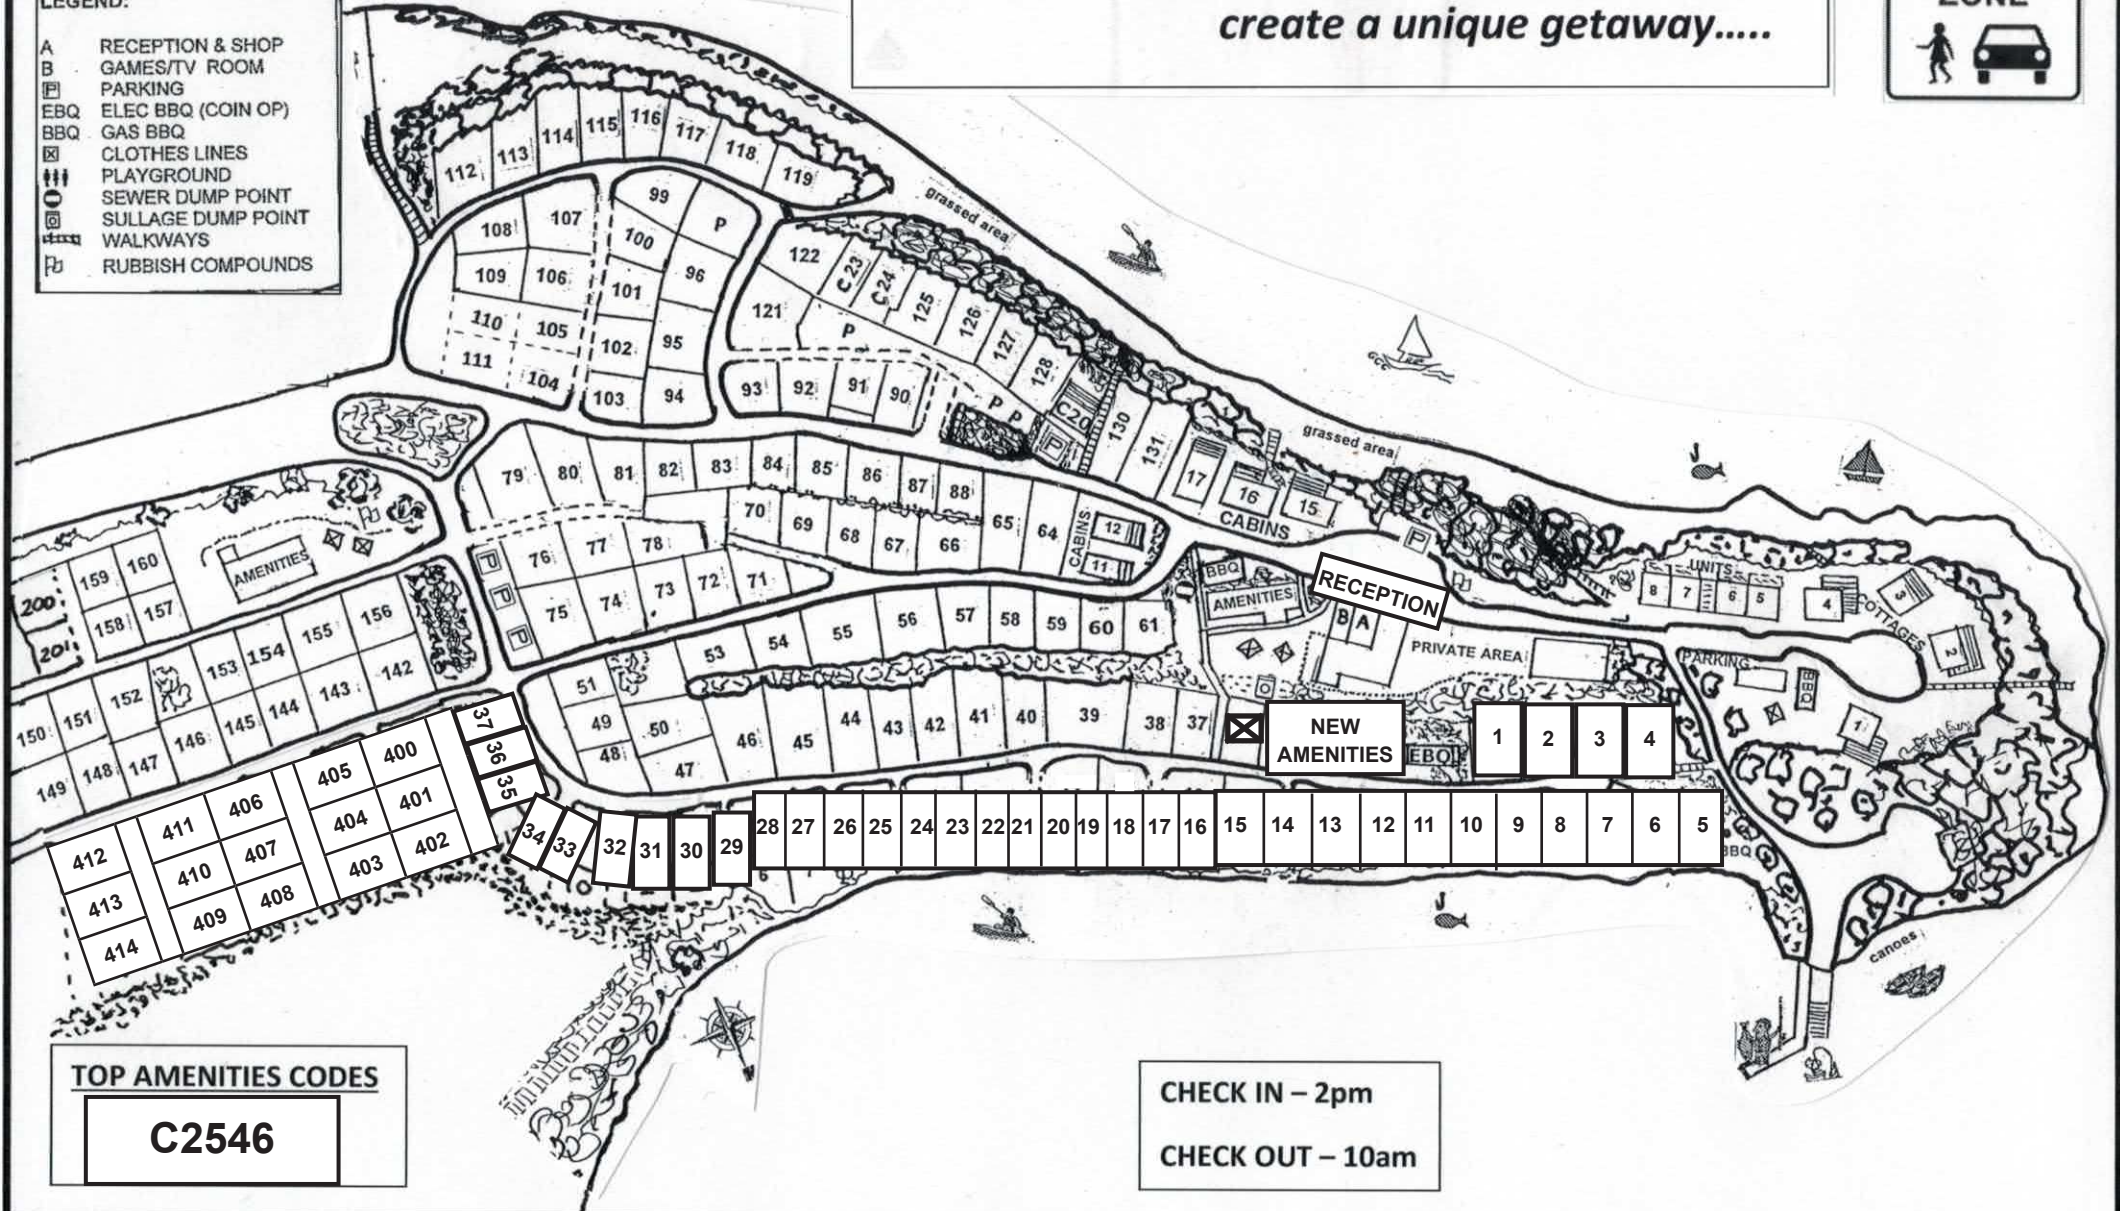

Regatta Point

HOLIDAY PARK

.....Where lake, ocean and coastal ranges
create a unique getaway.....

- LEGEND:**
- A RECEPTION & SHOP
 - B GAMES/TV ROOM
 - P PARKING
 - EBQ ELEC BBQ (COIN OP)
 - BBQ GAS BBQ
 - ☒ CLOTHES LINES
 - ⊕ PLAYGROUND
 - ⊖ SEWER DUMP POINT
 - ⊖ SULLAGE DUMP POINT
 - ⊖ WALKWAYS
 - ⊖ RUBBISH COMPOUNDS

TOP AMENITIES CODES

C2546

CHECK IN – 2pm

CHECK OUT – 10am